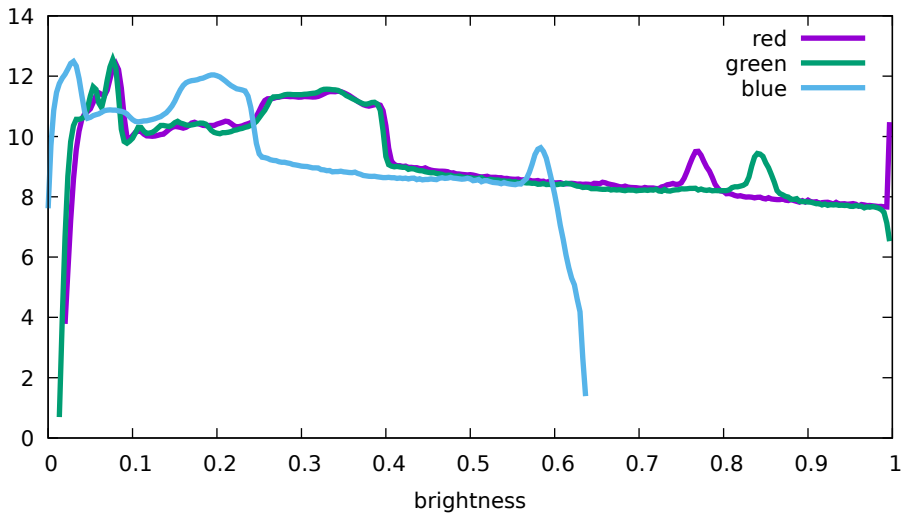

Flat noise levels - Canon, EOS 5D Mark IV, 400 ISO (7M9A0061)

Flat histogram - Canon, EOS 5D Mark IV, 400 ISO (7M9A0061)

Conversion curves - Canon, EOS 5D Mark IV, 400 ISO (7M9A0061)