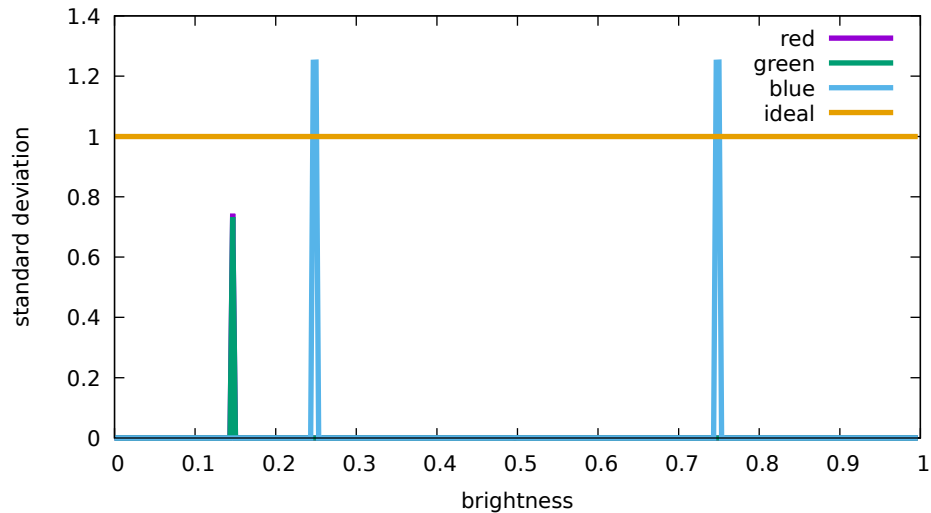

Flat noise levels - Canon, EOS 5D Mark IV, 400 ISO (7M9A0061)

Flat histogram - Canon, EOS 5D Mark IV, 400 ISO (7M9A0061)

Conversion curves - Canon, EOS 5D Mark IV, 400 ISO (7M9A0061)