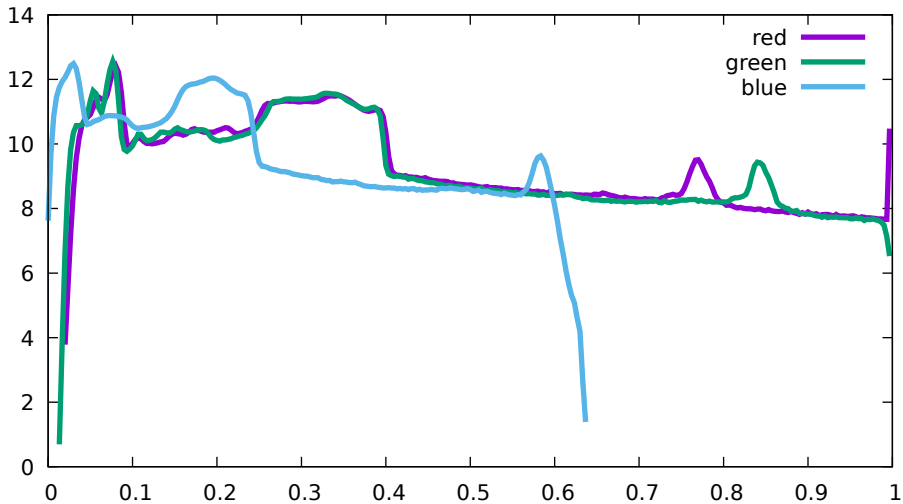

Histogram - Canon, EOS 5D Mark IV, 400 ISO (7M9A0061)

Noise levels - Canon, EOS 5D Mark IV, 400 ISO (7M9A0061)